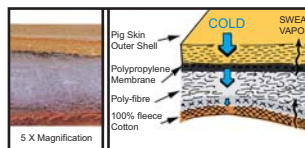

10,40 €
11,40 € za XXL

The 10-2700 driver glove is made of cow grain side leather of the highest quality.

S, M, L,
XL, XXL

10-2700

EN 388

Certificate TÜV:
BP 60017626 0002

Test report TÜV:
21128304 002

10-2336 palm is made of cow grain side leather and the back of split cow leather.

M, L, XL

10-2336

EN 388

Certificate TÜV:
BP 60017626 0002

Test report TÜV:
21128304 002

10-2064 driver glove is made of durable split cow leather.

L, XL

10-2064

EN 388

Certificate TÜV:
BP 60017626 0002

Test report TÜV:
21128304 002

TURMOflex Cold weather gloves

10-2266 cold weather glove made of reverse pigskin (suède) with full **TURMOflex** lining and keystone thumb.

L, XL

10-2266

EN 511

Certificate TÜV:
BP 9910756 01

Test report TÜV:
M 9910845 E 01