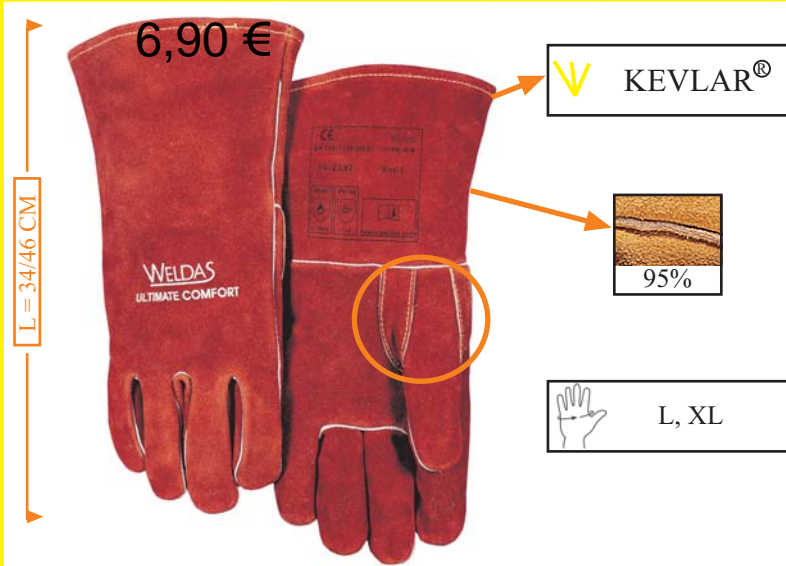

10-2392

EN 12477(09.2005) TYPE A/B

Certificate TÜV:
BP 60017622 0002

Test report TÜV:
21128415 002

10-2392 glove is made of cow shoulder split leather and is fully cotton lined. The straight thumb helps the user to handle a mig gun a lot better. Also available in Left Hand only pairs.