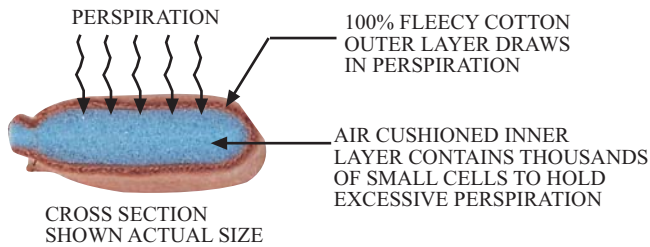

20-3100V
3,20 € za dva kosa.

20-3200V
3,20 € za dva kosa