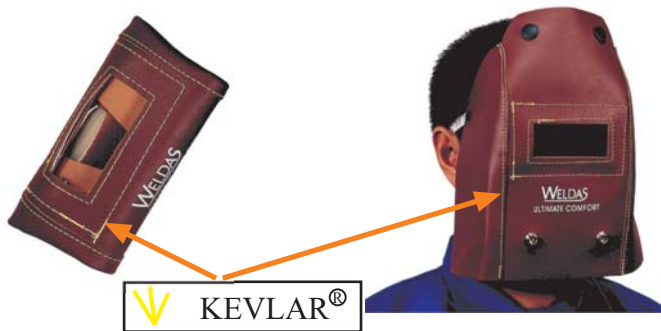

Split cow leather

44-3006
6,90 €

Test report TÜV:
744-800515/25

EN 532

PFR Rayon

44-3006

KEVLAR®

PFR Rayon

44-7900
89,80 €

Split cow leather

50 X 50 X 8 CM !

KEVLAR®

Foldable mask, glass 110 x 50 mm not included !